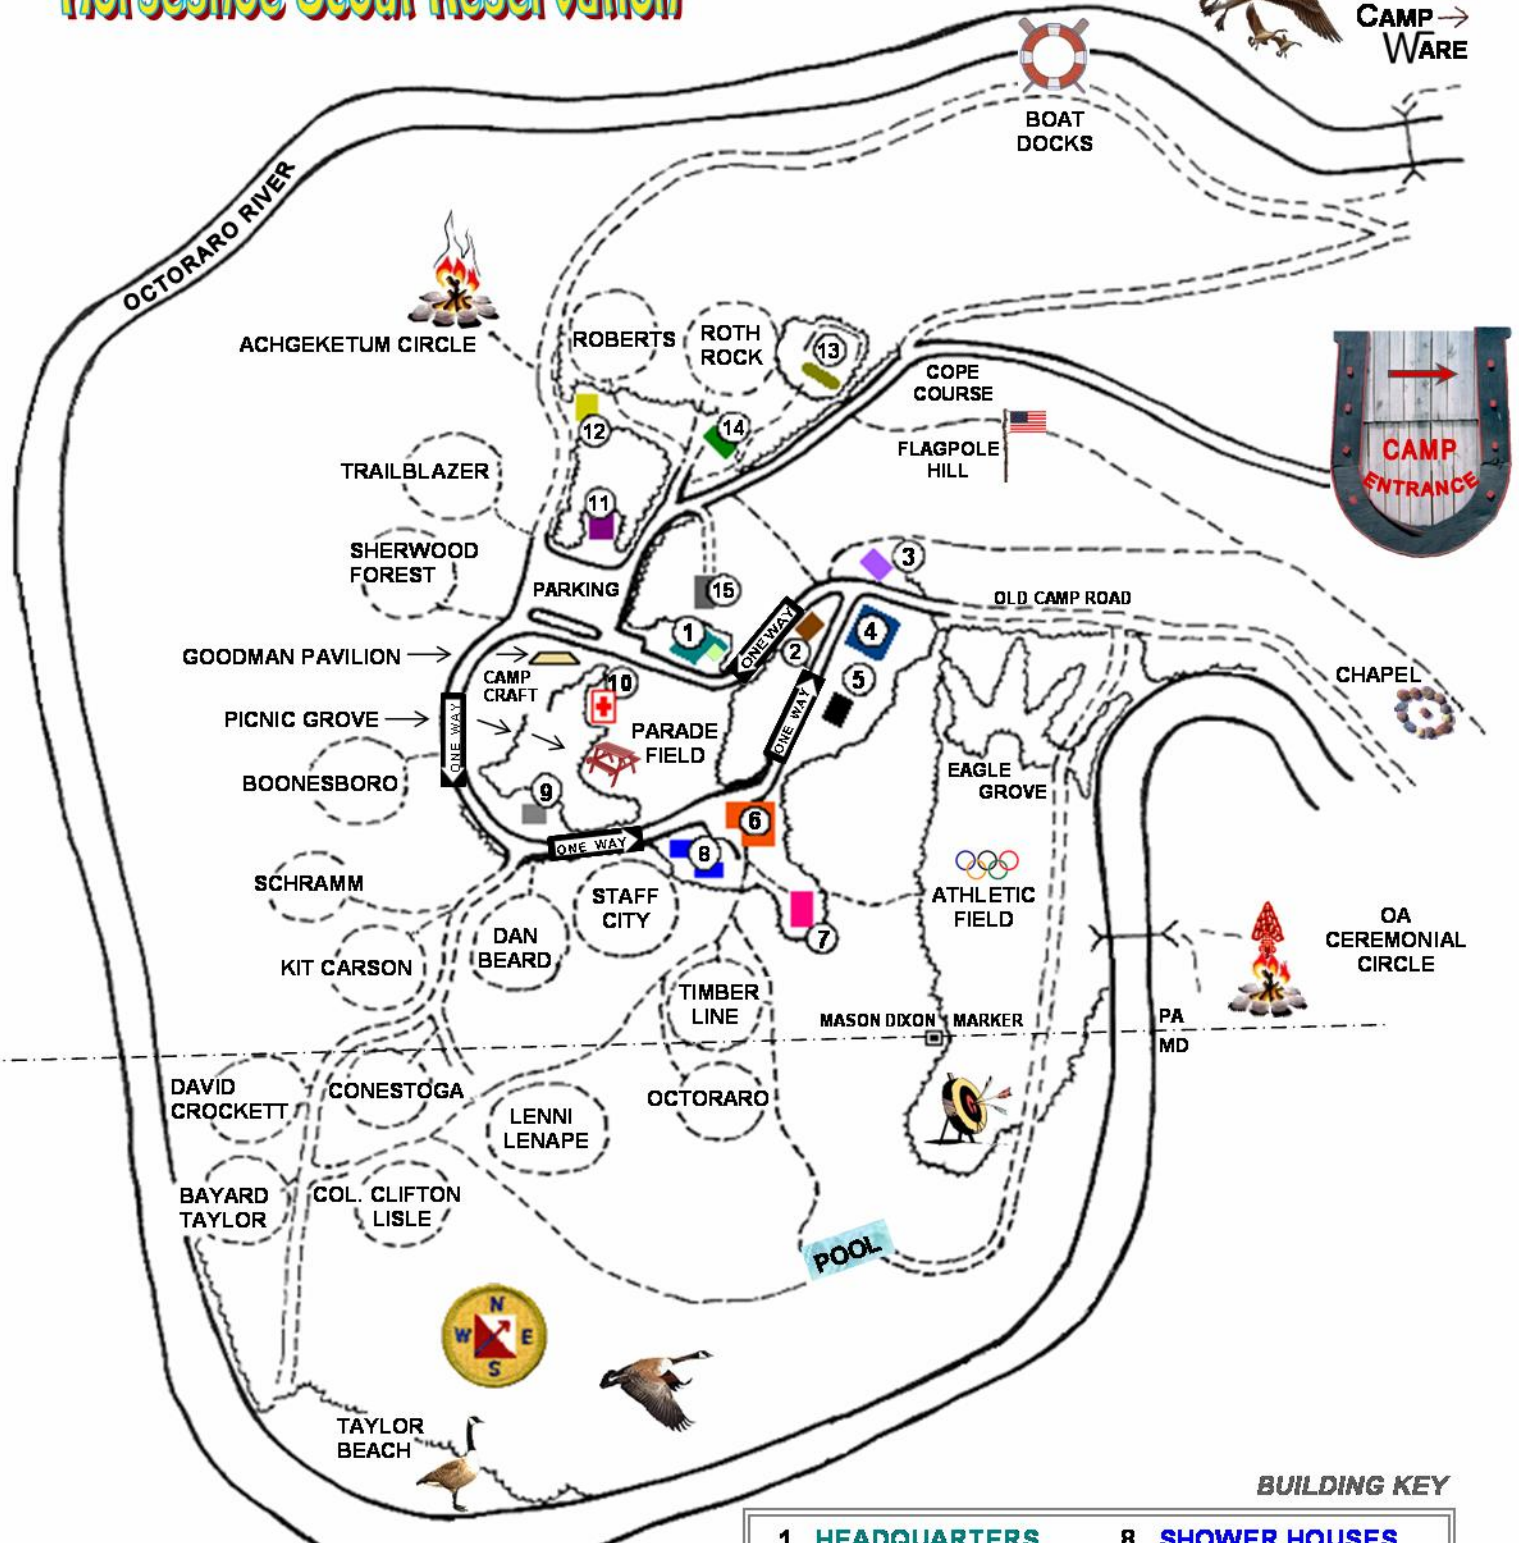

# Horseshoe Scout Reservation

CAMP →  
WARE

### BUILDING KEY

1. HEADQUARTERS	8. SHOWER HOUSES
TRADING POST	9. QUONSET HUT
2. BROWNING LODGE	10. HEALTH LODGE
3. SCHRAMM LODGE	11. MCILVAIN LODGE
4. KINDNESS CENTER	12. ROBERTS LODGE
5. WHITE HOUSE	13. RIFLE RANGE
6. DINING HALL	14. ROTHROCK LODGE
7. OA LODGE	15. NEW QUONSET HUT

Map is not even close to scale.